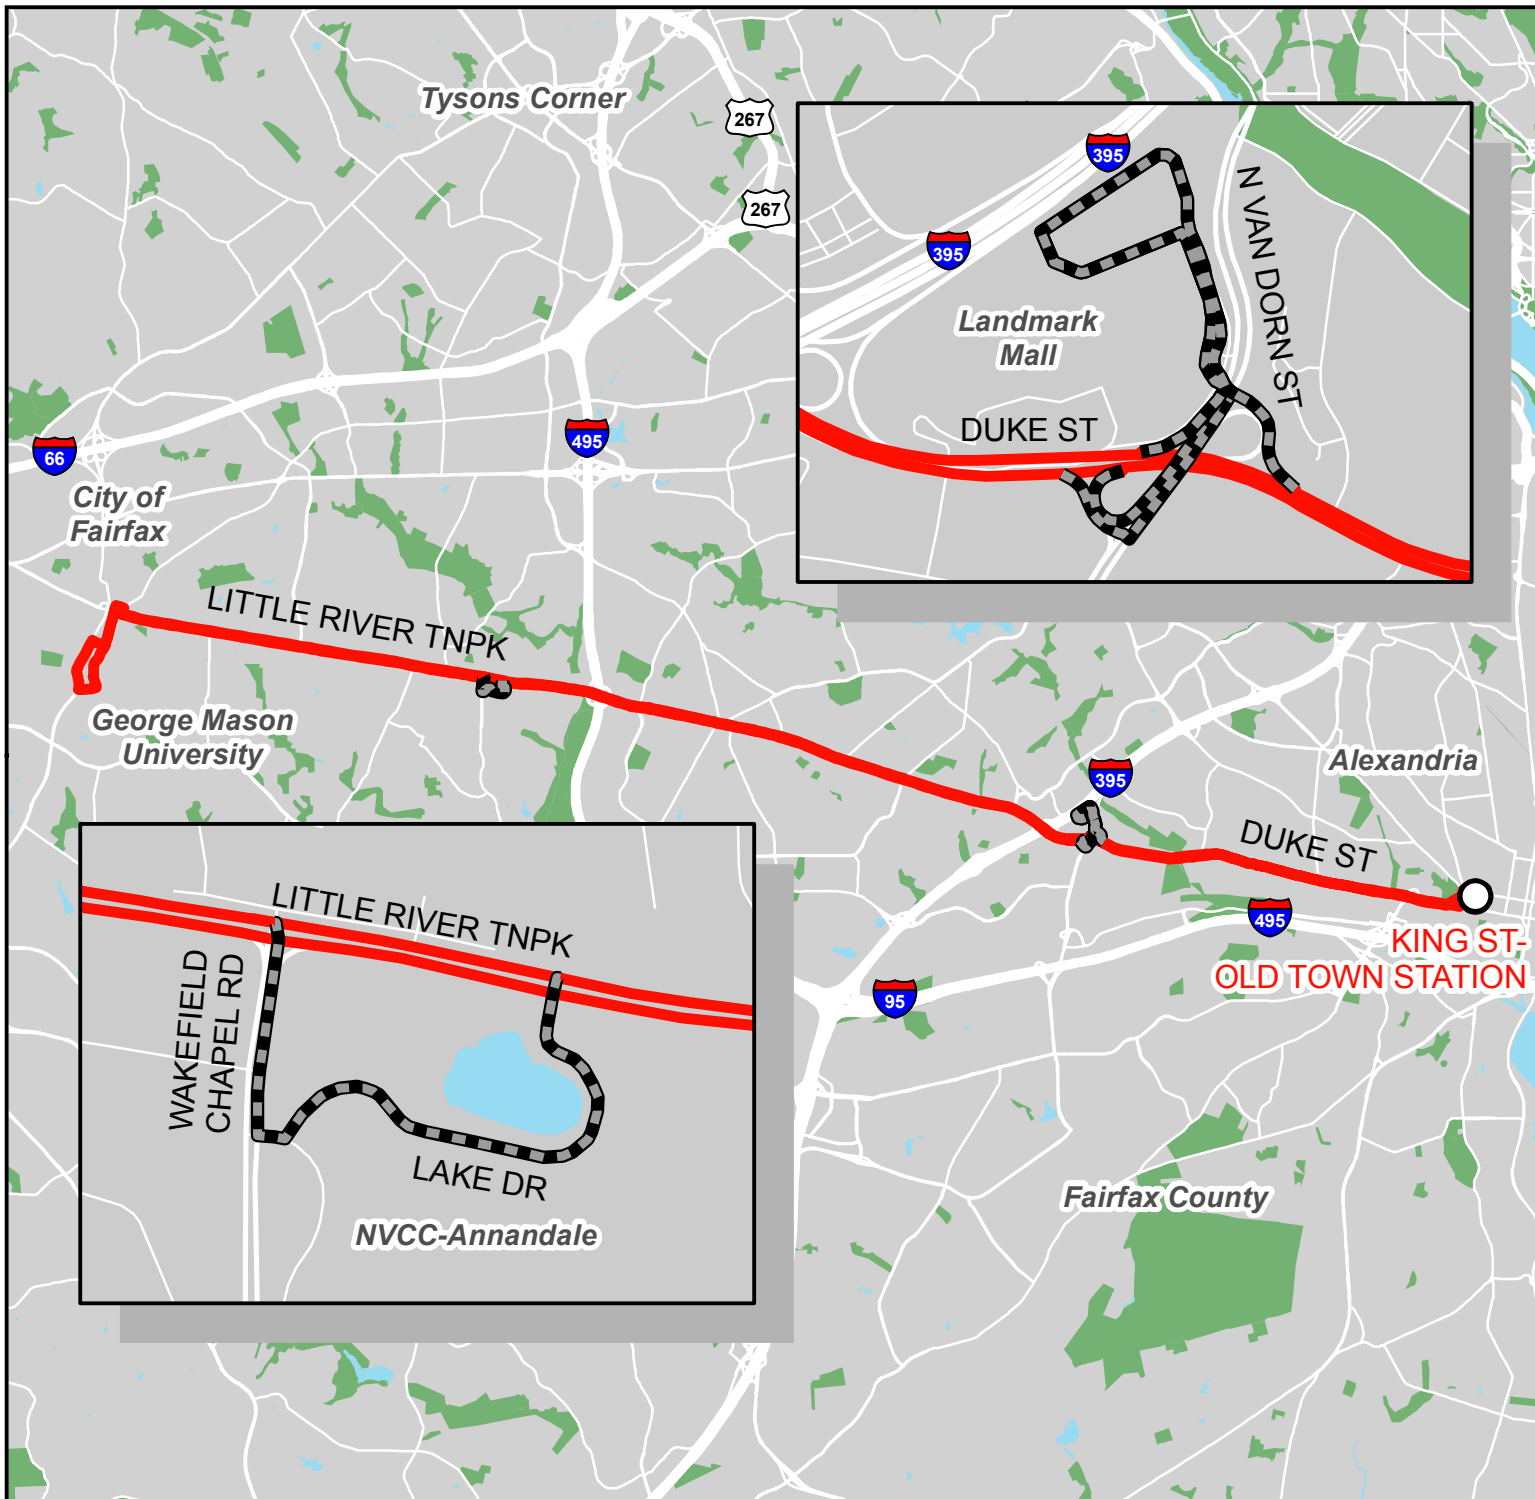

# Metrobus Snow Detour Map

**29K**

Alexandria-Fairfax Line

**LIGHT SNOW DETOUR**

**Legend**

- Metrorail Stations
- 29K Snow Routing
- Not Served During Snow

WINTER 2023-2024